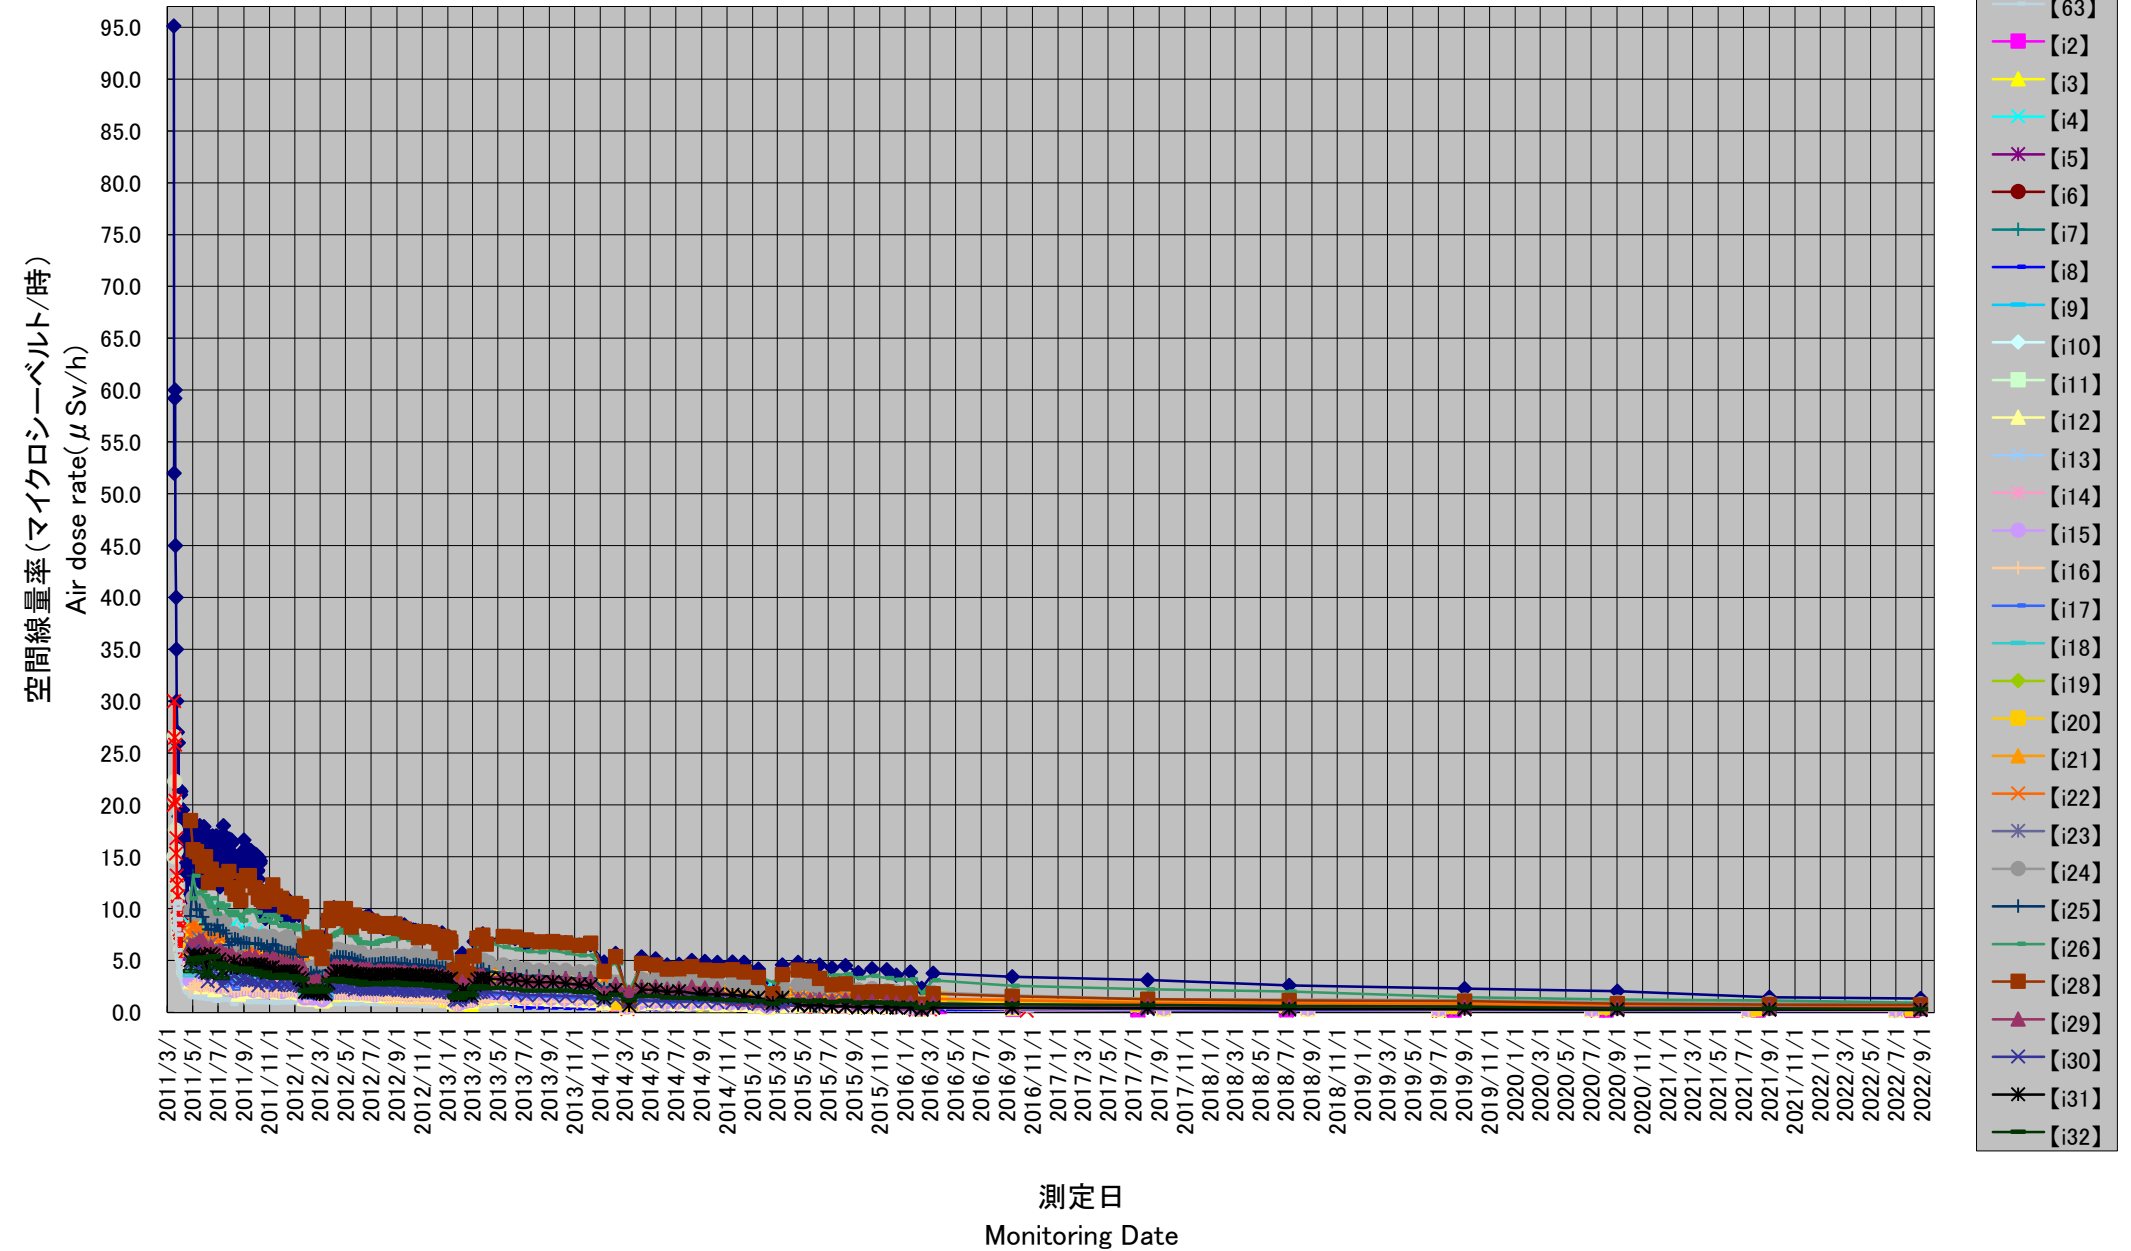

福島第一原子力発電所の20km以遠のモニタリング結果の推移 (1/2)
(Readings at Reading Points out of 20 km Zone of Fukushima Dai-ichi NPP)

飯舘村(H23/3/17~R4/9/30)
Iitate village (measured on Mar 17, 2011 – Sep 30, 2022)

福島第一原子力発電所の20km以遠のモニタリング結果の推移 (2/2)
 (Readings at Reading Points out of 20 km Zone of Fukushima Dai-ichi NPP)

飯舘村(H23/3/17~R4/9/30)
 Iitate village (measured on Mar 17, 2011 - Sep 30, 2022)