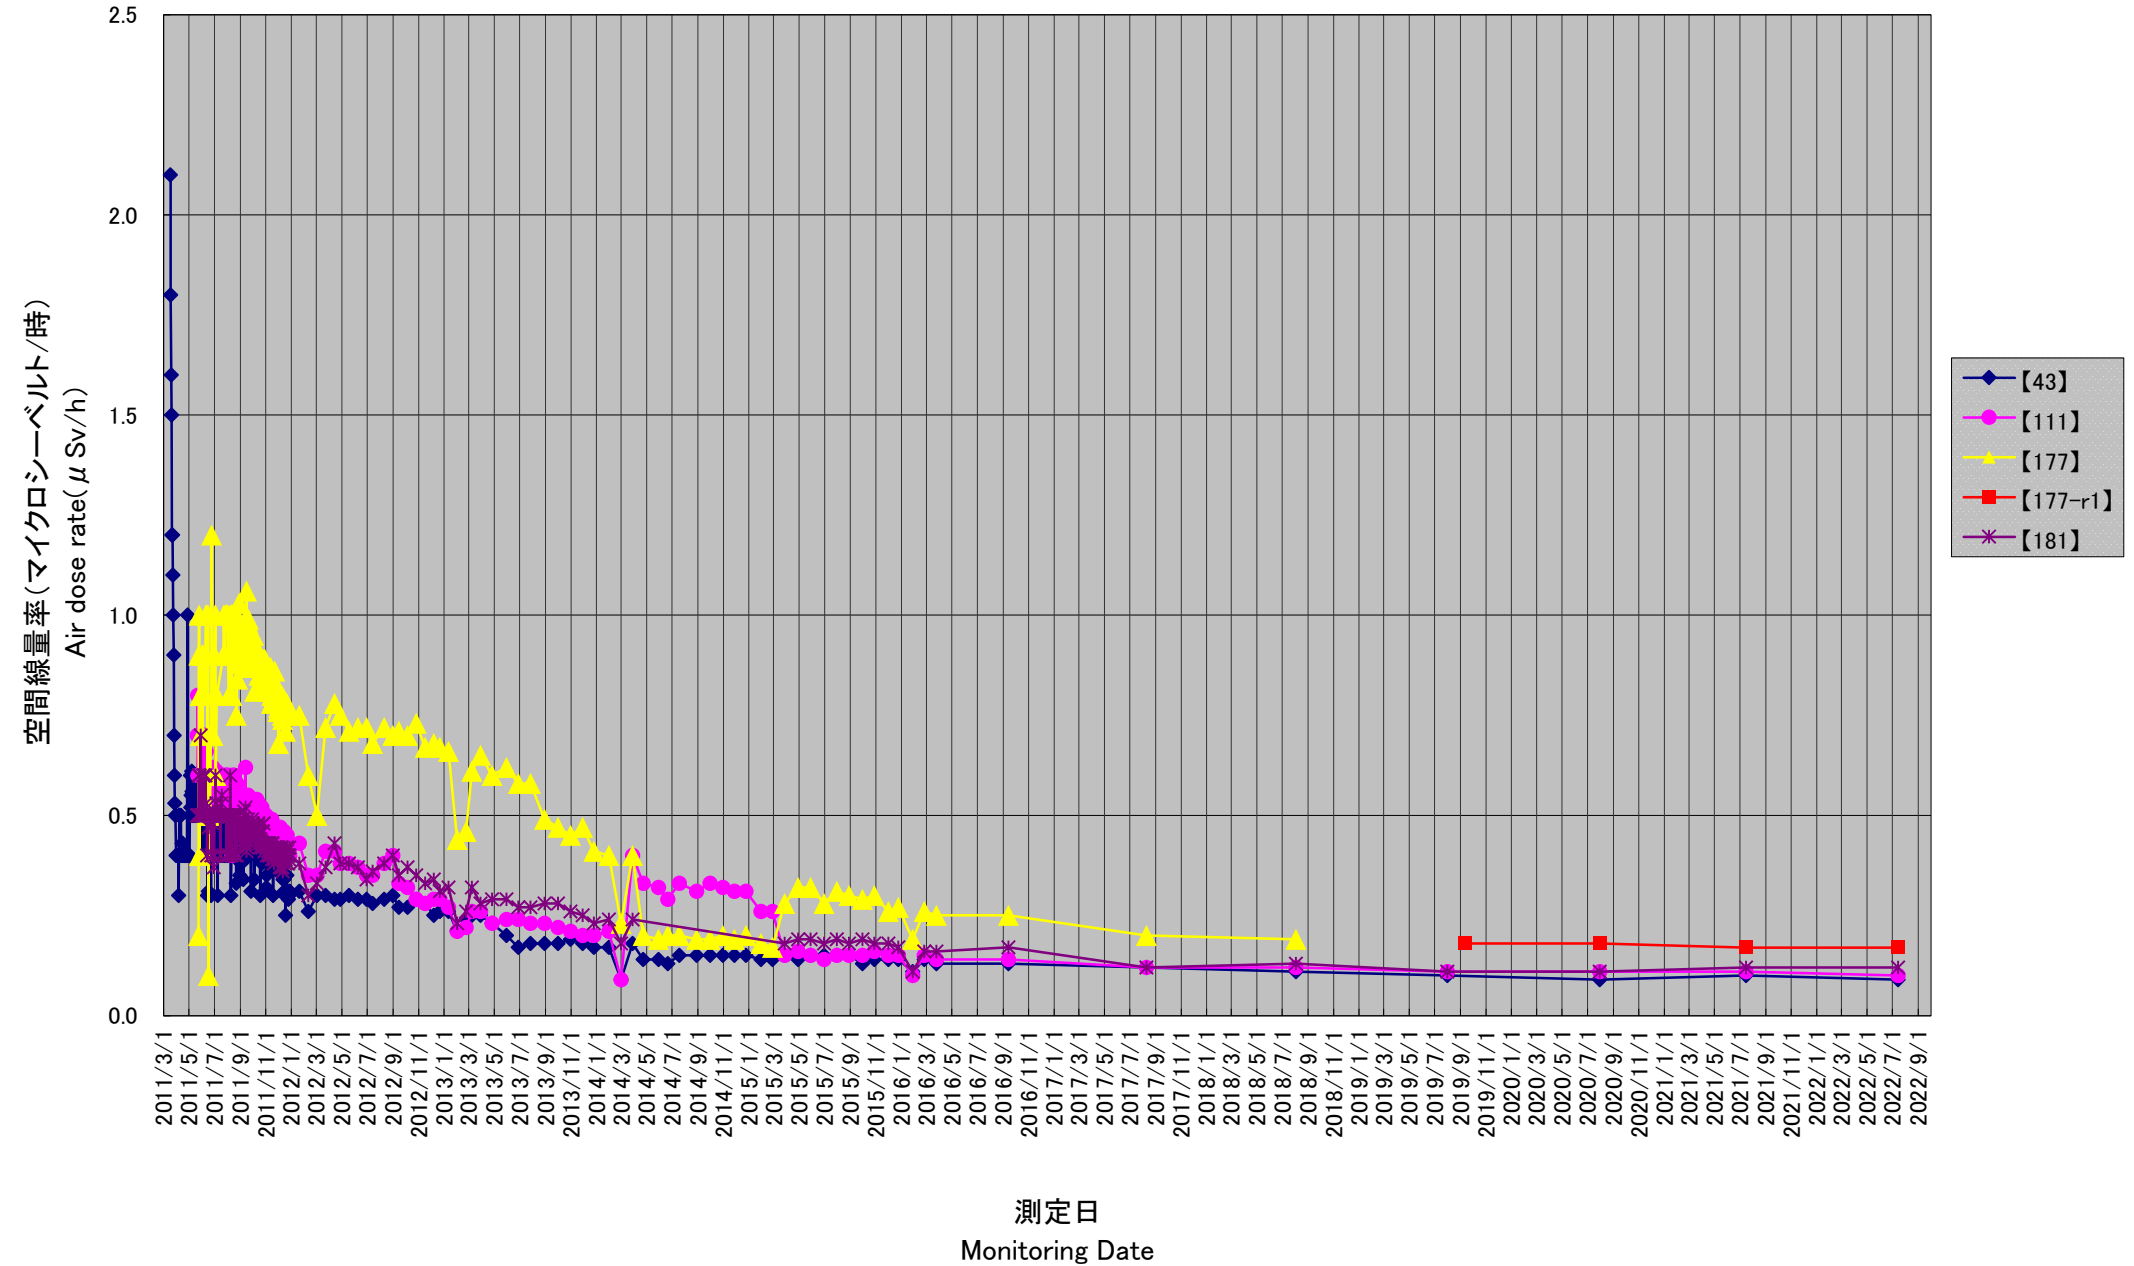

福島第一原子力発電所の20km以遠のモニタリング結果の推移 (1/2)  
(Readings at Reading Points out of 20 km Zone of Fukushima Dai-ichi NPP)

川内村(H23/3/17~R4/9/30)  
Kawauchi village (measured on Mar 17, 2011 – Sep 30, 2022)

福島第一原子力発電所の20km以遠のモニタリング結果の推移 (2/2)  
(Readings at Reading Points out of 20 km Zone of Fukushima Dai-ichi NPP)

川内村(H23/3/17~R4/9/30)  
Kawauchi village (measured on Mar 17, 2011 – Sep 30, 2022)