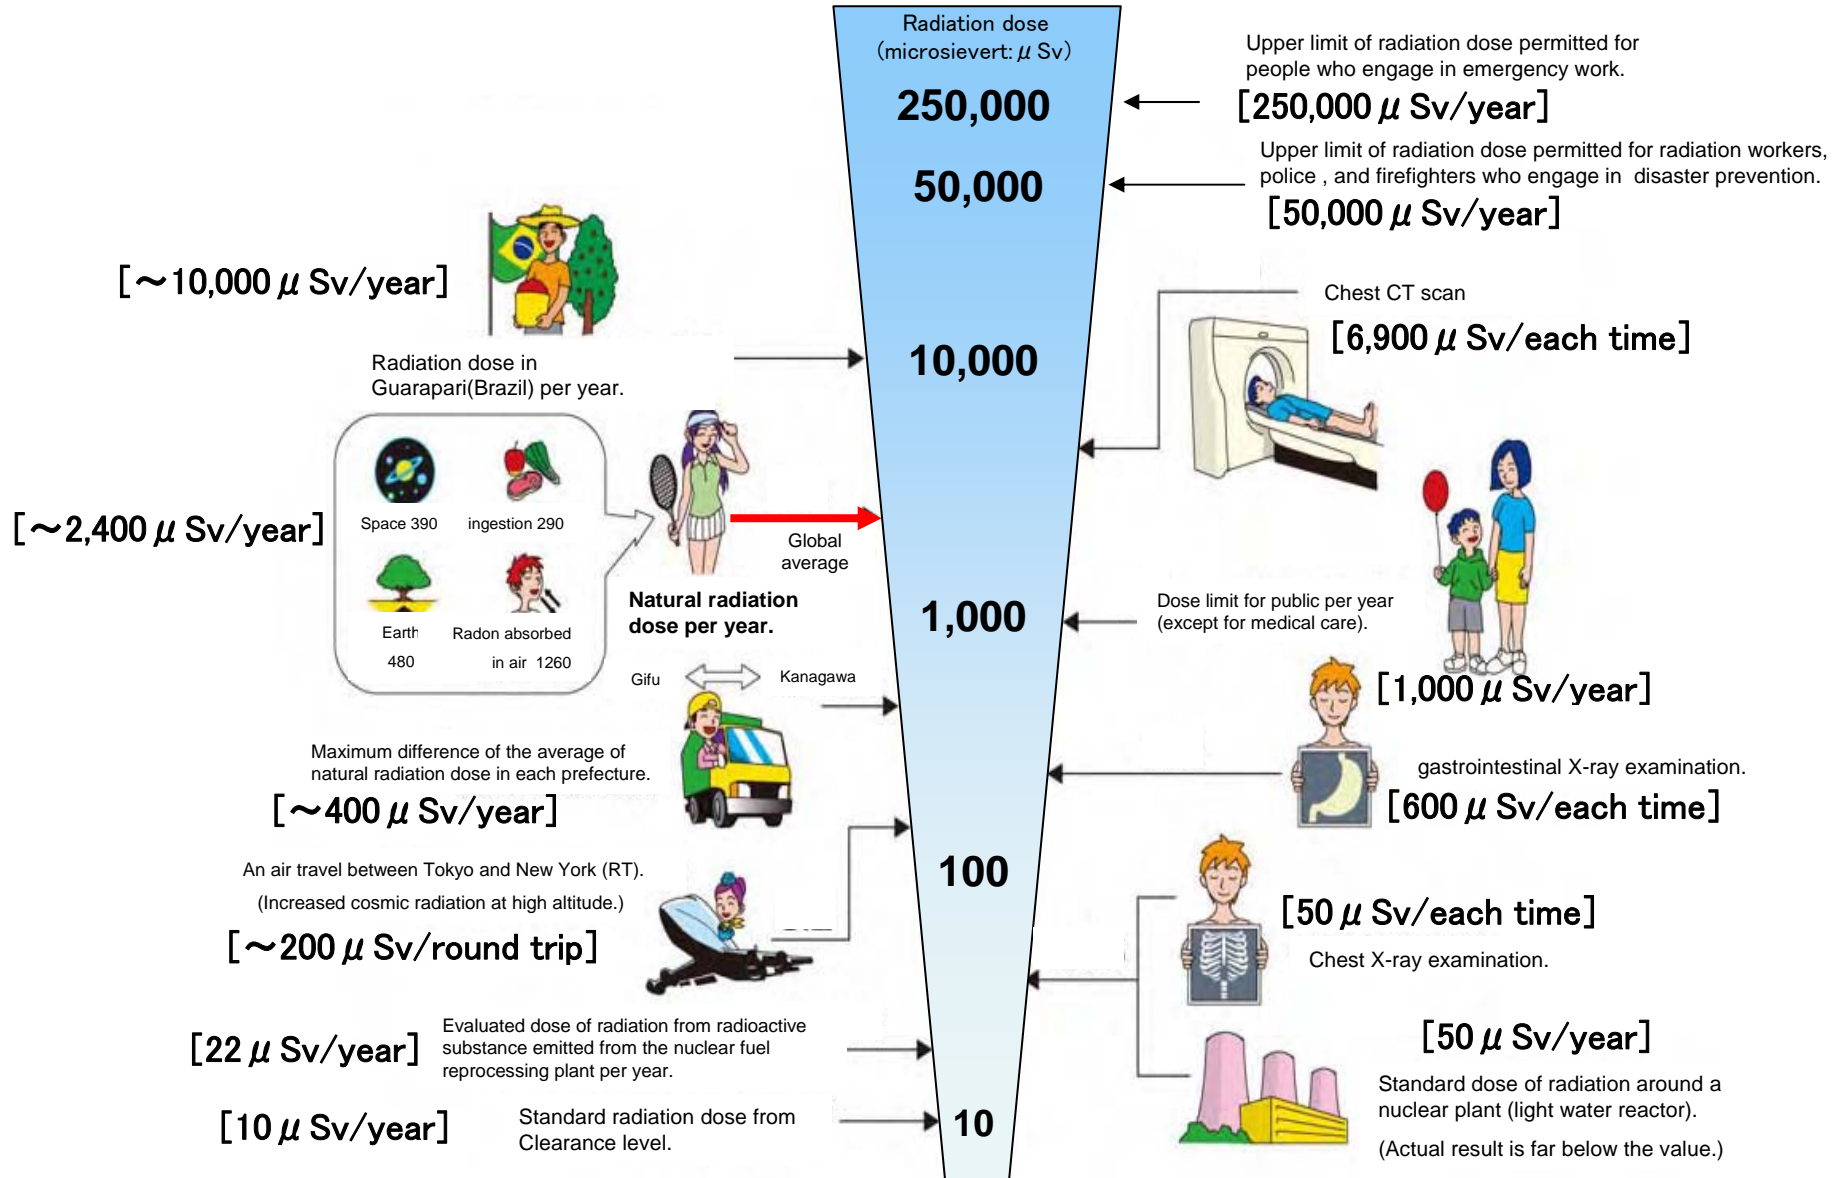

Radiation in Daily-life

※Unit : μSv

※ Sv [Sievert] = Constant of organism effect by kind of radiation (※) × Gy [gray]

※ It is 1 in case of X ray and γ ray.