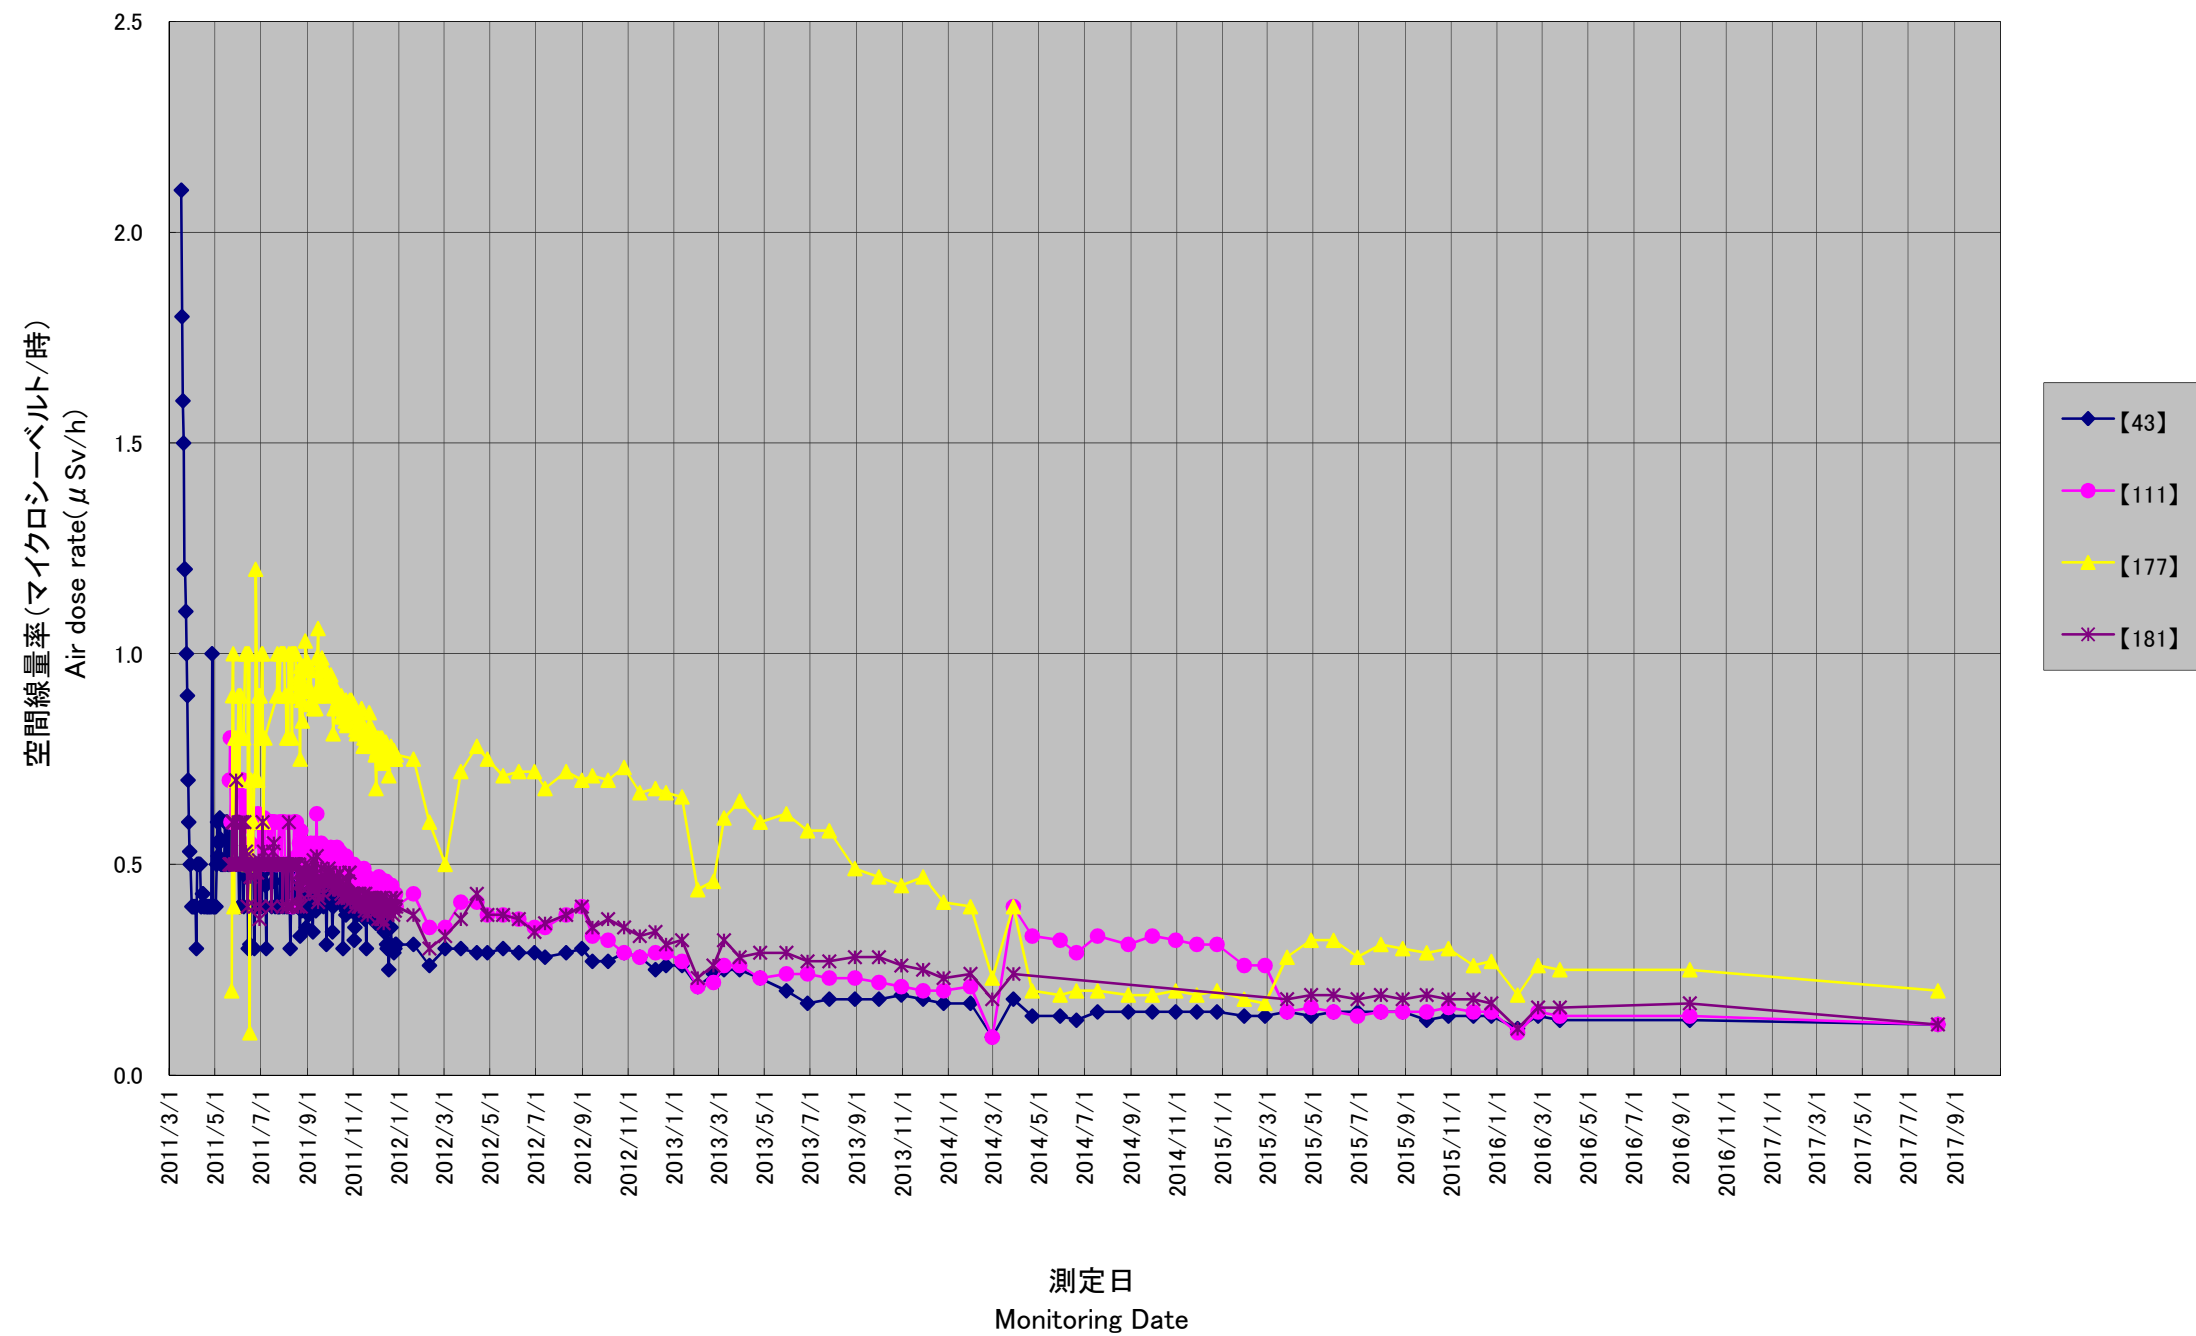

福島第一原子力発電所の20km以遠のモニタリング結果の推移 (1/2)  
(Readings at Reading Points out of 20 km Zone of Fukushima Dai-ichi NPP)

川内村(H23/3/17~H29/10/31)  
Kawauchi village (measured on Mar 17, 2011 – Oct 31, 2017)

福島第一原子力発電所の20km以遠のモニタリング結果の推移 (2/2)  
(Readings at Reading Points out of 20 km Zone of Fukushima Dai-ichi NPP)

川内村(H27/4/1~H29/10/31)  
Kawauchi village (measured on Apr 1, 2015 - Oct 31, 2017)